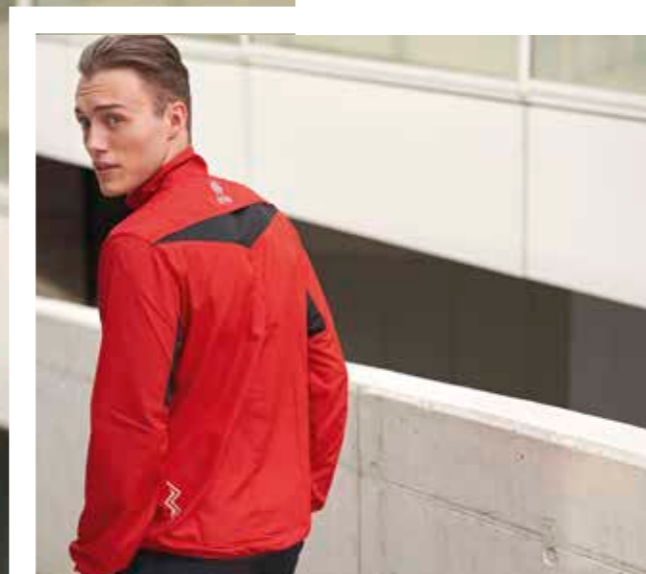

PLACER

€ 80,50

Adult
C685
S-3XL

RIB WIND 100% polyester - 118 g/mq

000012
black

BACK

- Pantalon imperméable
- Intérieur coton
- Poches latérales
- Élastique et lacets à la taille
- Bas avec zippé
- Rain trousers
- Lined in cotton
- Side pockets
- Elastic waistband and drawstring
- Zipped ankle cuffs
- Regenschutz
- Gummizug in der Taille
- Reißverschluss und Gummizug am Saum