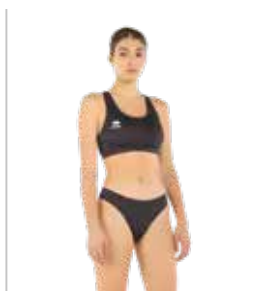

DWYN jacket

ELAINE woman

CRYSTAL woman

KENNY

€ 44,00 € 44,00

Adult
GMOIOS
S-XXL

Junior
GMOIIS
XXS-XS

UTILITY 100% polyester - 145 g/mq