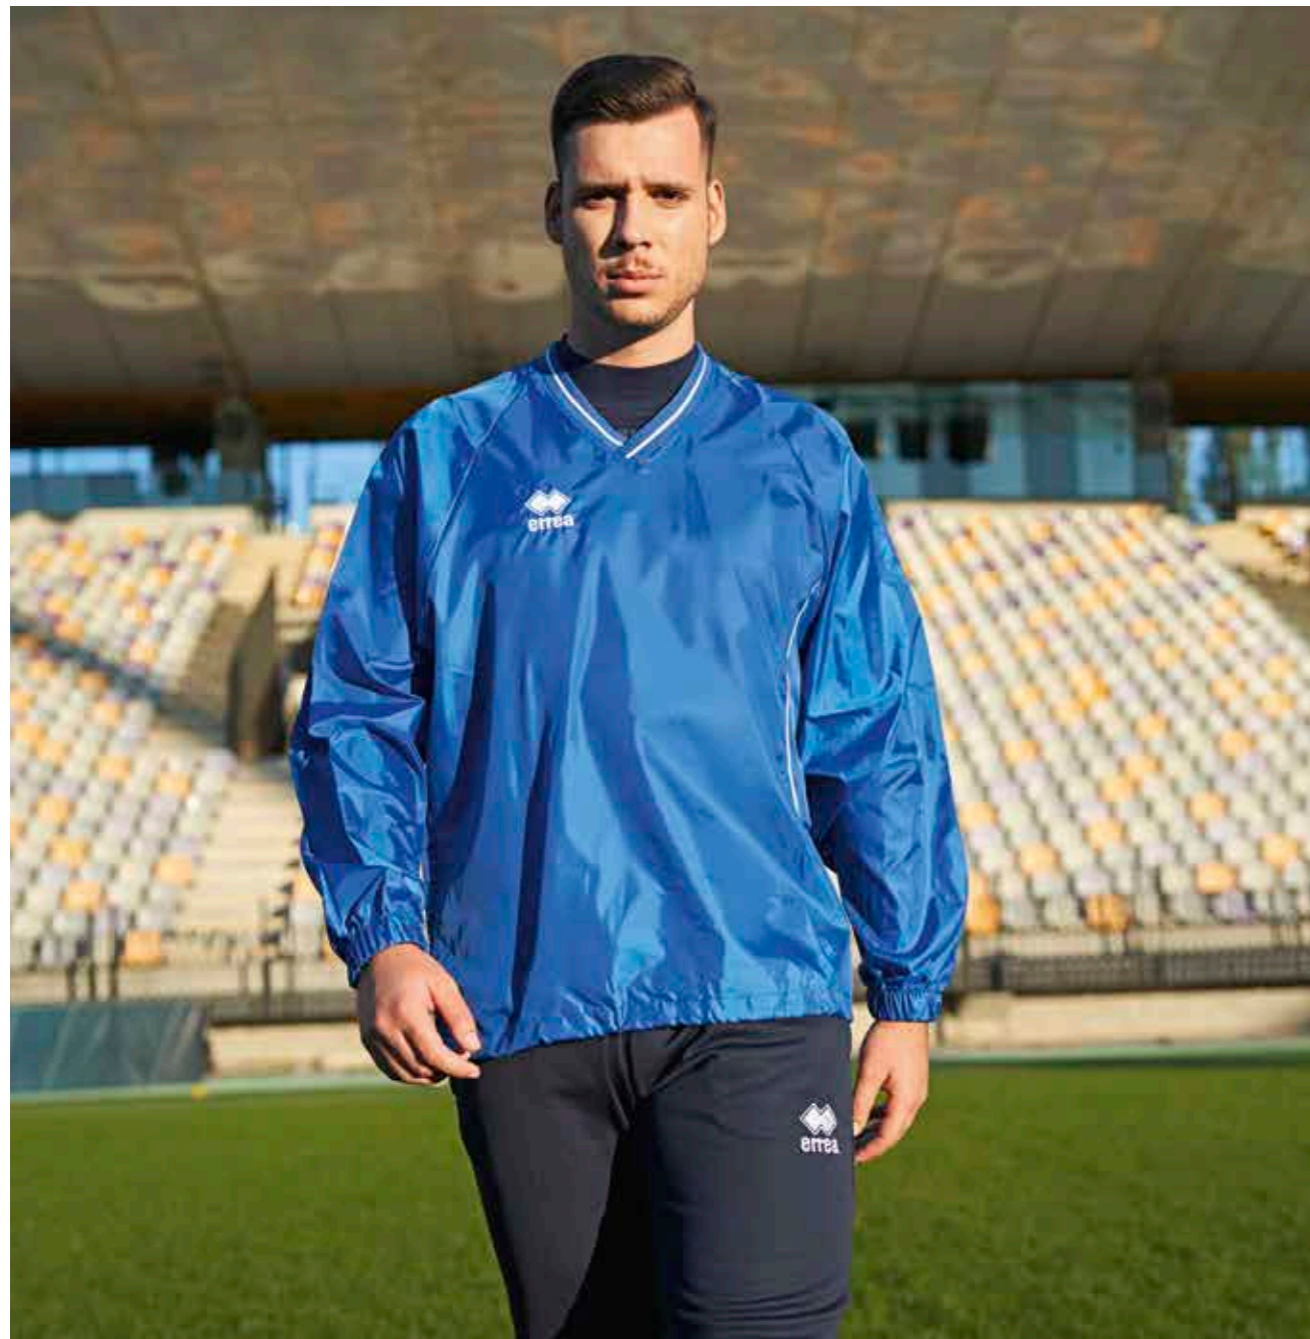

OTTAWA 3.0

€ 29,50 € 29,50

Adult
FJOE0Z
S-3XL

Junior
FJOE1Z
YXS-XXS-XS

B30 100% polyester - 65 g/mq

2024

- Veste à col en V en bord-côte
- Poignets avec élastique
- Résistant à l'eau et à la pluie
- Coulisse avec zip-arrêt

- Jacket with ribbed V-neck
- Elasticated cuffs
- Water and rain repellent
- Drawstring with stoppers

- Gerippter V-Ausschnitt
- Elastische Bündchen
- Wasserfest
- Kordelzug an der Unterseite