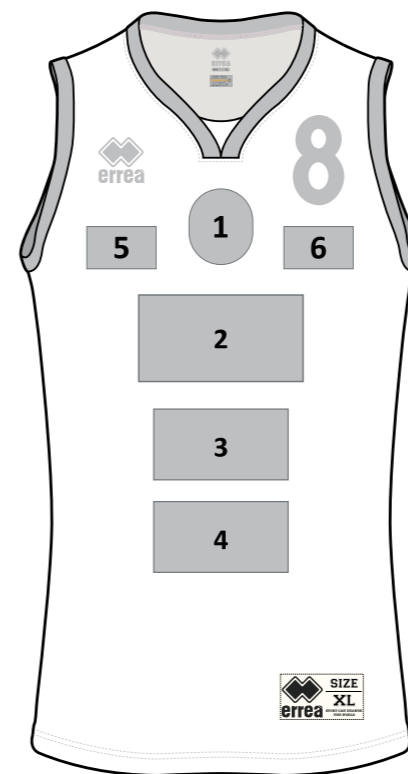

FRONT

- 1 BADGE (h x w cm) .....
- NUMBER (cm h) .....
- 2 LOGO (h x w cm) .....
- 3 LOGO (h x w cm) .....

- 4 LOGO (h x w cm) .....
- 5 LOGO (h x w cm) .....
- 6 LOGO (h x w cm) .....

BACK

- NAME cm h .....
- NUMBER cm h .....
- 7 LOGO (h x w cm) .....
- 8 LOGO (h x w cm) .....
- 9 LOGO (h x w cm) .....