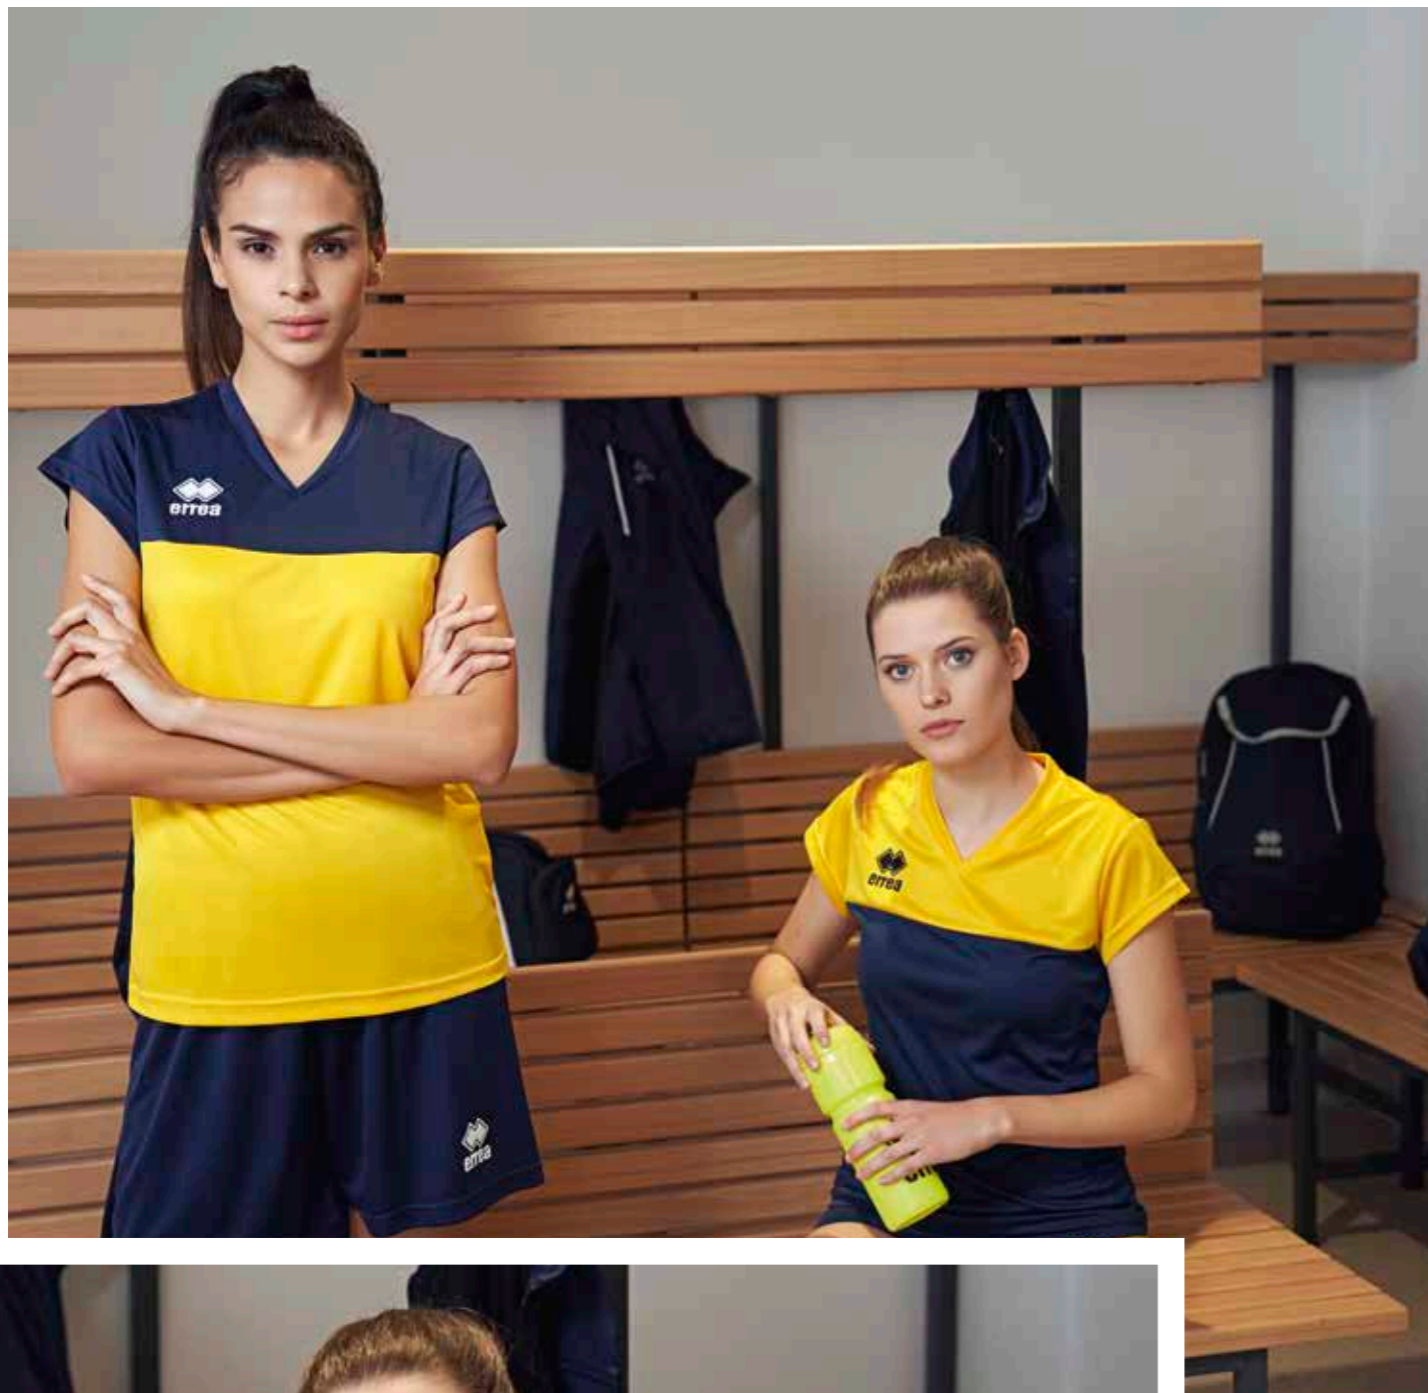

BESSY

€ 41,50 Adult
GMODOC
S-3XL

€ 40,50 Junior
GMODIC
XXS-XS

MUNDIAL 100% polyester - 145 g/mq

2025

- Maillot bicolore patchwork
- Manches courtes montées
- Col en V avec bande de propreté interne
- Two-colour cut and sew shirt
- Set-in short sleeves
- V-neck with internal elastic neck tape
- Gerade angesetzte kurze Ärmel
- V-Ausschnitt mit elastischem Schweißband innen
- Zweifarbiges Trikot aus zusammenhängenden Stoffen

RECOMMENDED COMBINATION

KIT BESSY	KYARA	VOLLEYBALL	CARYS 3.0	AMAZON 3.0	EDO	
	AD	€ 77,50	€ 77,00	€ 66,50	€ 66,50	€ 65,00
IR	€ 62,00	€ 61,60	€ 53,20	€ 53,20	€ 52,00	
	€ 76,50	€ 74,50	€ 65,50	€ 65,50	€ 63,00	
	€ 61,20	€ 59,60	€ 52,40	€ 52,40	€ 50,40