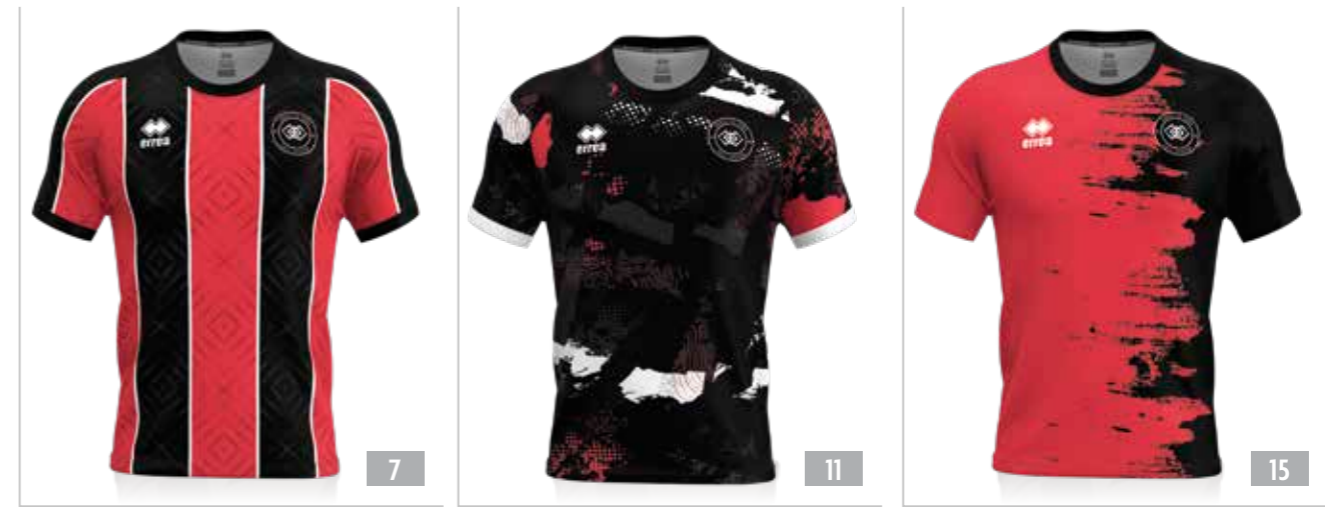

PARMA 3.0

MIN. 16 PCS MIN. 4 PER SIZE WITH MULTIPLES OF 2

adult - FM813C / FM813L € 71,50

junior - FM814C / FM814L € 71,50

- MUNDIAL 100% POLYESTER - 145 g/mq
- TI-ENERGY 100% POLYESTER - 130 g/mq