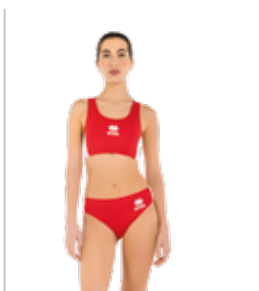

DWYN jacket

ELAINE woman

CRYSTAL woman

KENNY

€ 44,00 € 44,00

Adult
GMOIOS
S-XXL

Junior
GMOIIS
XXS-XS

UTILITY 100% polyester - 145 g/mq